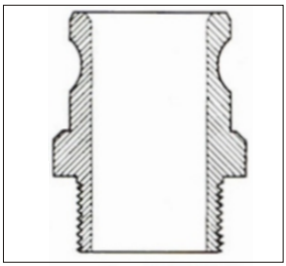

CAM & GROOVE

PART "E" ADAPTER

MALE ADAPTER X HOSE SHANK

This item is available in both domestic & import brands

SIZE	Aluminum Part Number	Brass Part Number	Cast Iron Part Number	Polypropylene Part Number	Stainless Steel Part Number
1/2"	CAL050E	CBR050E	CCI050E	CPP050E	CSS050E
3/4"	CAL075E	CBR075E	CCI075E	CPP075E	CSS075E
1"	CAL100E	CBR100E	CCI100E	CPP100E	CSS100E
1 1/4"	CAL125E	CBR125E	CCI125E	CPP125E	CSS125E
1 1/2"	CAL150E	CBR150E	CCI150E	CPP150E	CSS150E
2"	CAL200E	CBR200E	CCI200E	CPP200E	CSS200E
2 1/2"	CAL250E	CBR250E	CCI250E	CPP250E	CSS250E
3"	CAL300E	CBR300E	CCI300E	CPP300E	CSS300E
4"	CAL400E	CBR400E	CCI400E	CPP400E	CSS400E
5"	CAL500E	CBR500E	CCI500E	----	CSS500E
6"	CAL600E	CBR600E	CCI600E	----	CSS600E
8"	CAL800E	CBR800E	CCI800E	----	CSS800E

PART "F" ADAPTER

MALE ADAPTER X MALE NPT

This item is available in both domestic & import brands

SIZE	Aluminum Part Number	Brass Part Number	Cast Iron Part Number	Polypropylene Part Number	Stainless Steel Part Number
1/2"	CAL050F	CBR050F	CCI050F	CPP050F	CSS050F
3/4"	CAL075F	CBR075F	CCI075F	CPP075F	CSS075F
1"	CAL100F	CBR100F	CCI100F	CPP100F	CSS100F
1 1/4"	CAL125F	CBR125F	CCI125F	CPP125F	CSS125F
1 1/2"	CAL150F	CBR150F	CCI150F	CPP150F	CSS150F
2"	CAL200F	CBR200F	CCI200F	CPP200F	CSS200F
2 1/2"	CAL250F	CBR250F	CCI250F	CPP250F	CSS250F
3"	CAL300F	CBR300F	CCI300F	CPP300F	CSS300F
4"	CAL400F	CBR400F	CCI400F	CPP400F	CSS400F
5"	CAL500F	CBR500F	CCI500F	----	CSS500F
6"	CAL600F	CBR600F	CCI600F	----	CSS600F
8"	CAL800F	CBR800F	CCI800F	----	CSS800F